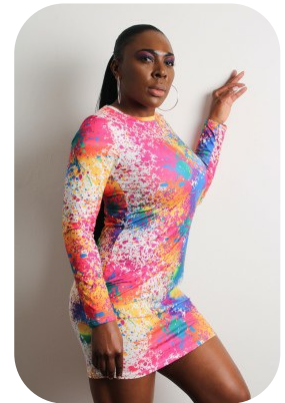

Makeba M

Age: 31-40	Height: 5ft7inch	Eye Colour: Brown	Accent: London
Gender:F	Weight: 66kg	Waist: 32	Bust: 39es
Location: London	Shoe Size: 9.5	Hips: 38	
Drives: No	Hair Color: Black		

Talents
 COMMERCIAL MODELS, FITNESS MODELS,
 EXTRAS, ATHLETES